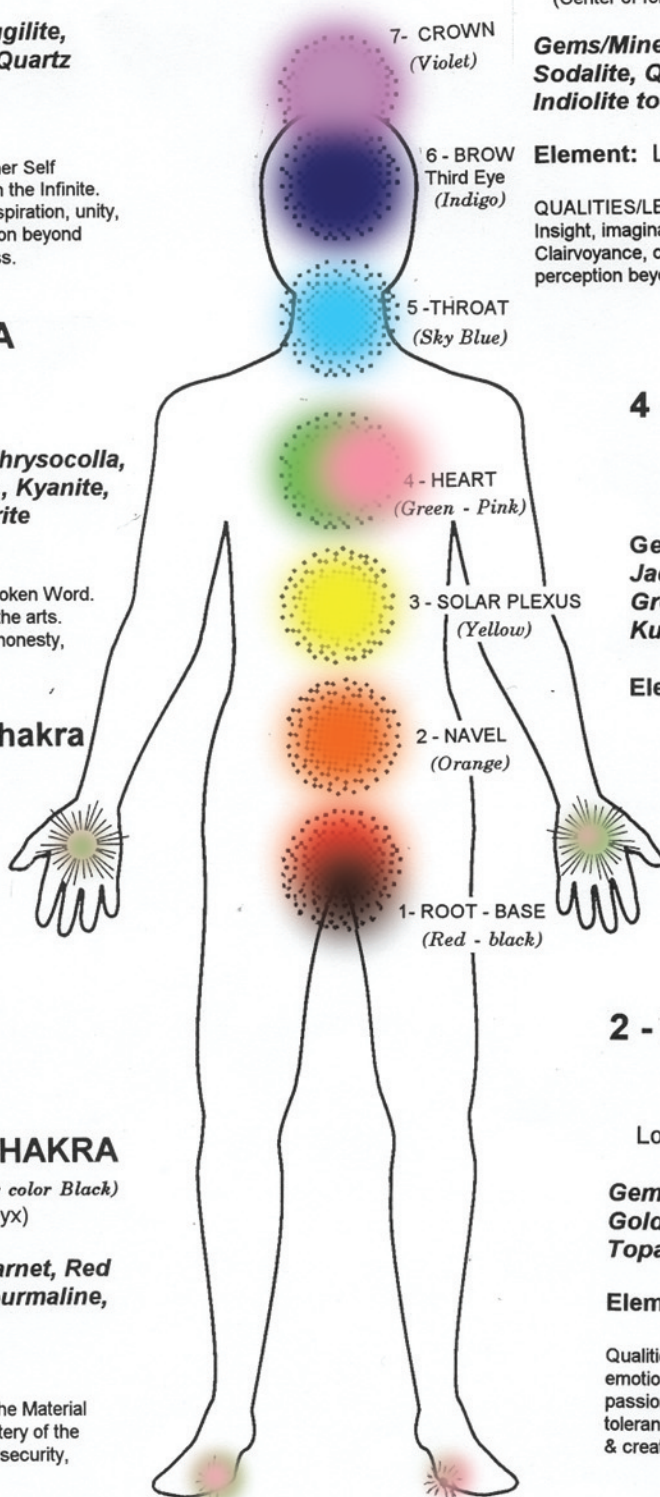

## 7- CROWN CHAKRA

*Color Violet*  
(Top of the Head)

**Gems/Minerals:** Amethyst, Sugilite, Alexandrite, Purple Fluorite, Quartz Crystal, Selenite, Diamond

**Element:** Thought/Will

Qualities/Lessons: Unification of the Higher Self with the human personality. Oneness with the Infinite. Idealism, selfless service. Spiritual will, inspiration, unity, divine wisdom & understanding. Perception beyond space & time. Continuity of consciousness.

## 1 - ROOT OR BASE CHAKRA

*Color - Red (Secondary color Black)*  
(base of the spine - Coccyx)

**GEMS/MINERALS:** Ruby, Garnet, Red Jasper, Bloodstone, black Tourmaline, Obsidian, Smoky Quartz

**Element:** Earth

## 2 - NAVEL CHAKRA

(Sacral Plexus)  
*Color - Orange*

Lower Adomen to navel area

**Gems/Minerals:** Carnelian, Coral, Gold Calcite, Amber, Citrine, Gold Topaz, Peach Aventurine

**Element:** Water

Qualities/Lessons: Giving & Receiving, emotions, desire, pleasure, change, sexual/passionate love, movement. Health, family, tolerance, surrender. Working Harmoniously & creatively with others.

\* There are also powerful energy centers in the palm of each hand and on the sole of each foot.